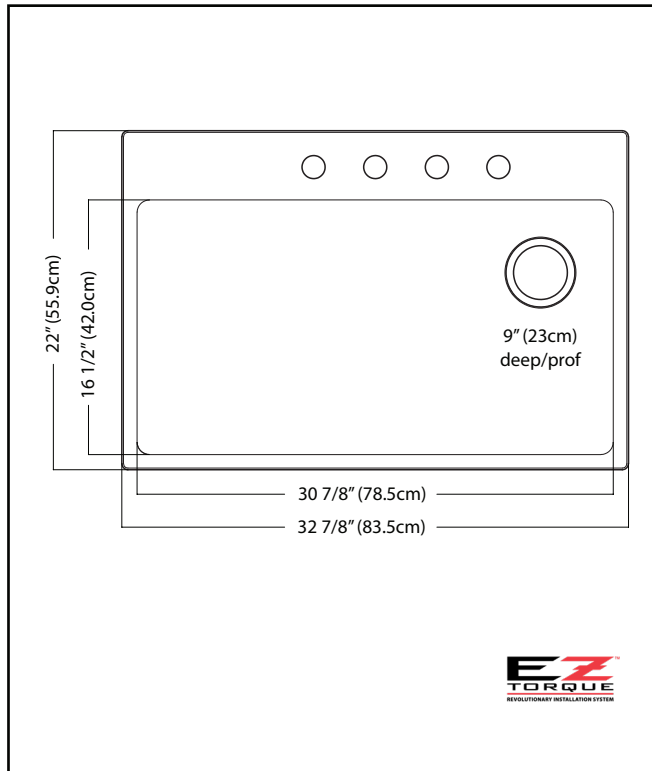

### SINGLE BOWL 18 GAUGE TOPMOUNT/DROP IN

MODEL: BSL2233-9-4N-OW (4 FAUCET HOLES)

MODEL: BSL2233-9-3N-OW (3 FAUCET HOLES)

MODEL: BSL2233-9-1N-OW (1 FAUCET HOLE)

- ✓ **Revolutionary Installation:** EZ Torque™ simplified fastener system allows you to drop and drill your sink into place, securely locking the sink to the countertop.
- ✓ **Quality Beyond Material:** Designed with 18 gauge quality stainless steel with exceptional resistance to staining and corrosion.
- ✓ **Larger Bowl Capacity:** A generous capacity bowl that is made even more spacious with the tighter radius corners, creating ample space for all your prepping and cleaning needs.
- ✓ **Offset Drain:** With an offset drain and deep basin, this bowl easily accommodates an uninterrupted workspace for prepping and cleaning, while allowing use of the garbage disposal at the same time.

## TECHNICAL FEATURES

OVERALL SINK SIZE (OD)	22" FB x 32 7/8" LR
BOWL SIZE (ID)	16 1/2" FB x 30 7/8" LR
BOWL DEPTH	9"
MINIMUM CABINET SIZE	36"
MATERIAL	18 Gauge
BOWL CORNER RADIUS	20 mm
STAINLESS STEEL FINISH	Satin
DRAIN HOLE LOCATION	Rear offset
INSTALLATION TYPE	Topmount/Drop In
SOUND COATING	Sound pads
WARRANTY	Limited Lifetime
COUNTRY OF ORIGIN	China