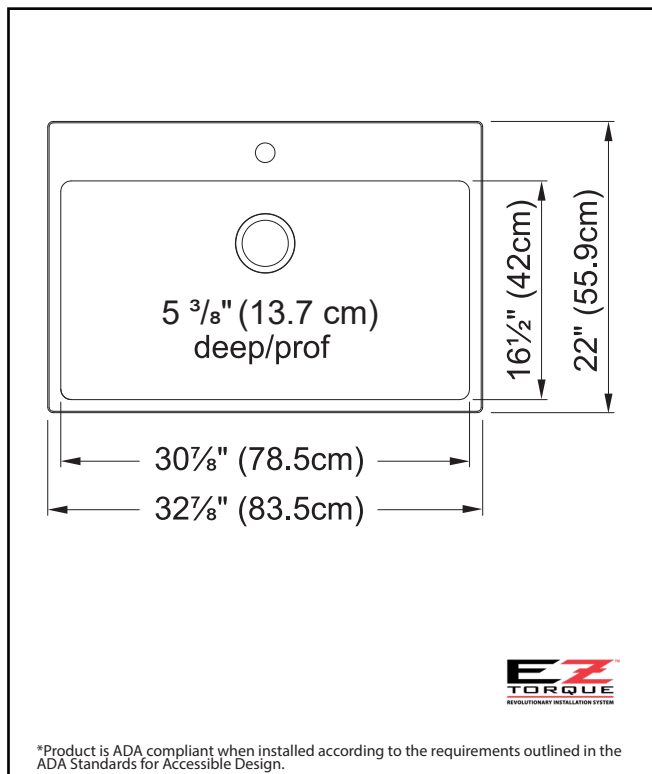

KINDRED

BROOKMORE ADA

SINGLE BOWL 18 GAUGE DUAL MOUNT

MODEL: BSL2233-ADA-1N / 101.0689.856 (1 FAUCET HOLE)

- ✓ **Accessible Design:** 5 3/8" bowl depth and rear drain placement create an accessible work area for individuals with limited mobility.
- ✓ **Revolutionary Installation:** EZ Torque™ simplified fastener system allows you to drop and drill your sink into place, securely locking the sink to the countertop.
- ✓ **Quality Beyond Material:** Designed with 18 gauge quality stainless steel with exceptional resistance to staining and corrosion.
- ✓ **Remarkably Quiet:** Sound dampening system goes to work to reduce the noise caused by a garbage disposal or running water.

TECHNICAL FEATURES

OVERALL SINK SIZE (OD)	22" FB x 32 7/8" LR
BOWL SIZE (ID)	16 1/2" FB x 30 7/8" LR
BOWL DEPTH	5 3/8"
MINIMUM CABINET SIZE	36" (TM or UM)
MATERIAL	18 Gauge
BOWL CORNER RADIUS	20 mm
STAINLESS STEEL FINISH	Satin
DRAIN HOLE LOCATION	Rear
INSTALLATION TYPE	Dual Mount
SOUND COATING	Sound pads
WARRANTY	Limited Lifetime
COUNTRY OF ORIGIN	China