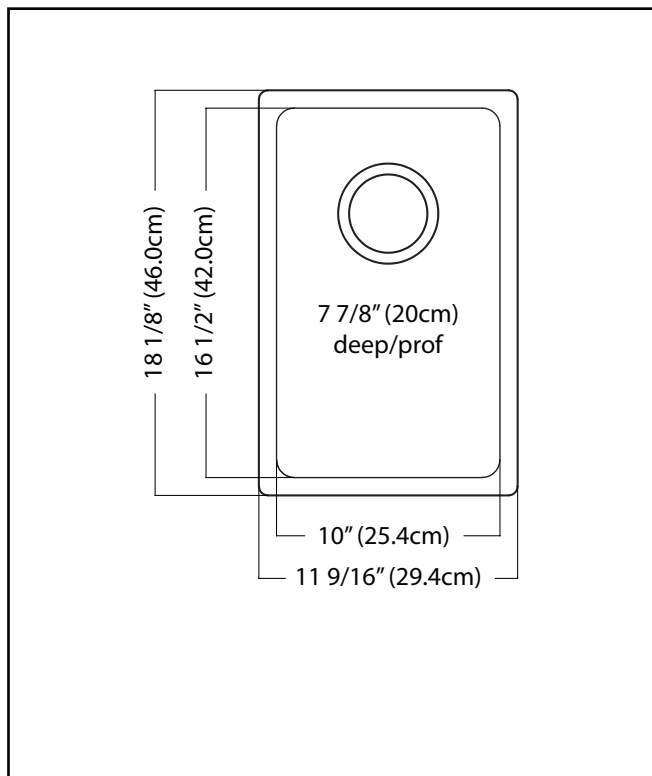

KINDRED

BROOKMORE

SINGLE BOWL 18 GAUGE UNDERMOUNT

MODEL: BSU1812-8N

- ✓ **Quality Beyond Material:** Designed with 18 gauge quality stainless steel with exceptional resistance to staining and corrosion.
- ✓ **Beautiful Finish:** We didn't sacrifice aesthetics for durability. Our satin finish takes minimal care to maintain, making life easier.
- ✓ **Rear Drain Placement:** The rear drain maximizes the usable bottom surface of the bowl while also creating extra cabinet space beneath the sink.
- ✓ **Remarkably Quiet:** Sound dampening system goes to work to reduce the noise caused by a garbage disposal or running water.

TECHNICAL FEATURES

OVERALL SINK SIZE (OD)	18 1/8" FB x 11 9/16" LR
BOWL SIZE (ID)	16 1/2" FB x 10" LR
BOWL DEPTH	7 7/8" DP
MINIMUM CABINET SIZE	18"
MATERIAL	18 Gauge
BOWL CORNER RADIUS	20 mm
STAINLESS STEEL FINISH	Satin
DRAIN HOLE LOCATION	Rear
INSTALLATION TYPE	Undermount
SOUND COATING	Sound pads
WARRANTY	Limited Lifetime
COUNTRY OF ORIGIN	China