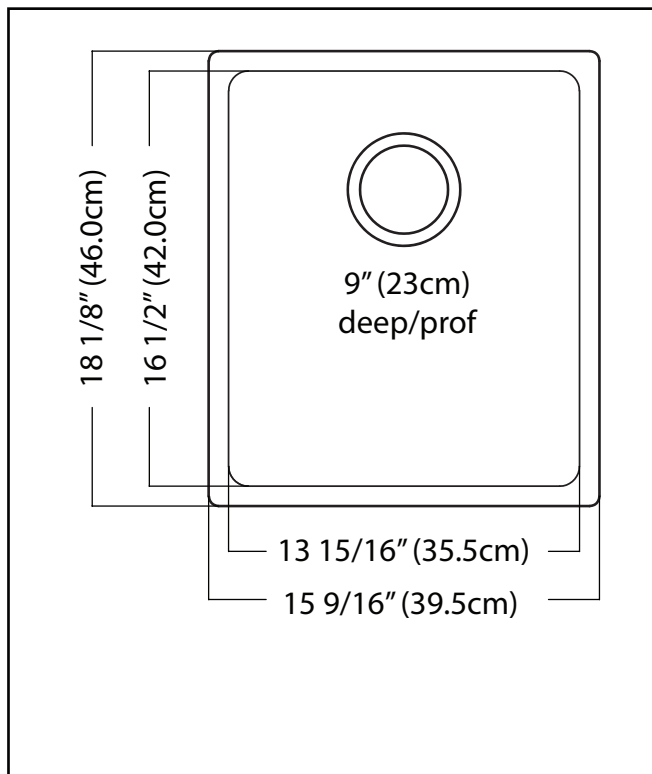

### SINGLE BOWL 18 GAUGE UNDERMOUNT

MODEL: BSU1816-9N

- ✓ **Quality Beyond Material:** Designed with 18 gauge quality stainless steel with exceptional resistance to staining and corrosion.
- ✓ **Beautiful Finish:** We didn't sacrifice aesthetics for durability. Our satin finish takes minimal care to maintain, making life easier.
- ✓ **Rear Drain Placement:** The rear drain maximizes the usable bottom surface of the bowl while also creating extra cabinet space beneath the sink.
- ✓ **Remarkably Quiet:** Sound dampening system goes to work to reduce the noise caused by a garbage disposal or running water.

## TECHNICAL FEATURES

OVERALL SINK SIZE (OD)	18 1/8" FB x 15 9/16" LR
BOWL SIZE (ID)	16 1/2" FB x 13 15/16" LR
BOWL DEPTH	9"
MINIMUM CABINET SIZE	21"
MATERIAL	18 Gauge
BOWL CORNER RADIUS	20 mm
STAINLESS STEEL FINISH	Satin
DRAIN HOLE LOCATION	Rear
INSTALLATION TYPE	Undermount
SOUND COATING	Sound pads
WARRANTY	Limited Lifetime
COUNTRY OF ORIGIN	China