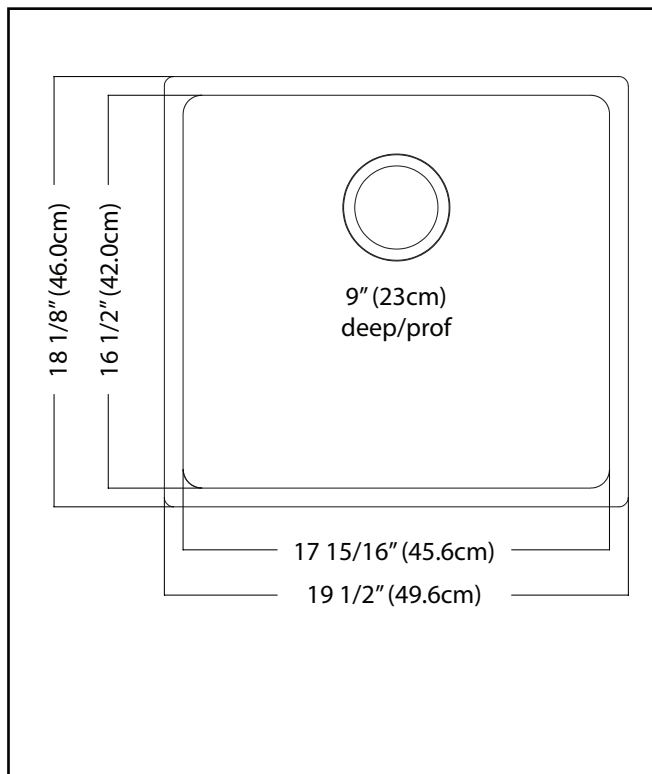

KINDRED

BROOKMORE

SINGLE BOWL 18 GAUGE UNDERMOUNT

MODEL: BSU1820-9N

- ✓ **Quality Beyond Material:** Designed with 18 gauge quality stainless steel with exceptional resistance to staining and corrosion.
- ✓ **Beautiful Finish:** We didn't sacrifice aesthetics for durability. Our satin finish takes minimal care to maintain, making life easier.
- ✓ **Rear Drain Placement:** The rear drain maximizes the usable bottom surface of the bowl while also creating extra cabinet space beneath the sink.
- ✓ **Remarkably Quiet:** Sound dampening system goes to work to reduce the noise caused by a garbage disposal or running water.

TECHNICAL FEATURES

OVERALL SINK SIZE (OD)	18 1/8" FB x 19 1/2" LR
BOWL SIZE (ID)	16 1/2" FB x 17 15/16" LR
BOWL DEPTH	9"
MINIMUM CABINET SIZE	24"
MATERIAL	18 Gauge
BOWL CORNER RADIUS	20 mm
STAINLESS STEEL FINISH	Satin
DRAIN HOLE LOCATION	Rear
INSTALLATION TYPE	Undermount
SOUND COATING	Sound pads
WARRANTY	Limited Lifetime
COUNTRY OF ORIGIN	China