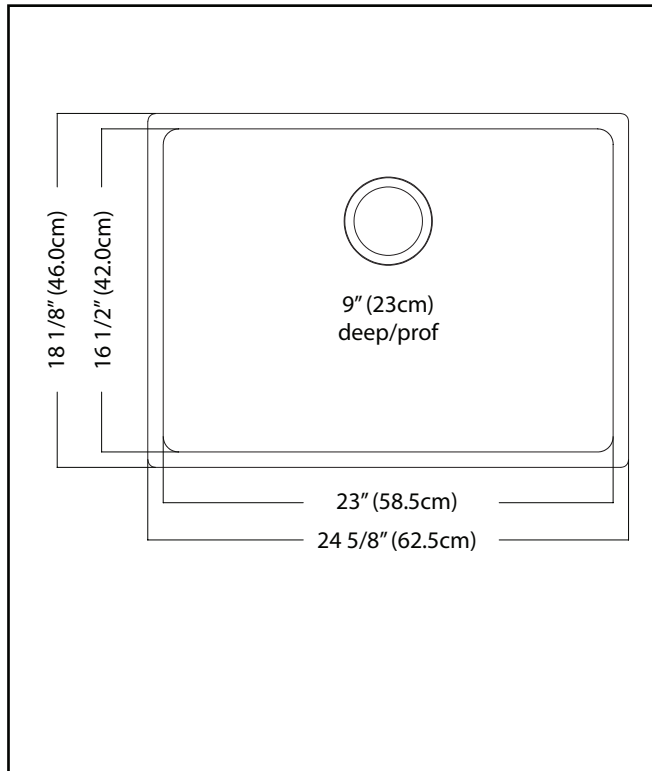

KINDRED

BROOKMORE

SINGLE BOWL 18 GAUGE UNDERMOUNT

MODEL: BSU1825-9N

- ✓ **Quality Beyond Material:** Designed with 18 gauge quality stainless steel with exceptional resistance to staining and corrosion.
- ✓ **Larger Bowl Capacity:** A generous capacity bowl that is made even more spacious, with the tighter radius corners, creating ample space for all your prepping and cleaning needs.
- ✓ **Rear Drain Placement:** The rear drain maximizes the usable bottom surface of the bowl while also creating extra cabinet space beneath the sink.
- ✓ **Remarkably Quiet:** Sound dampening system goes to work to reduce the noise caused by a garbage disposal or running water.

TECHNICAL FEATURES

OVERALL SINK SIZE (OD)	18 1/8" FB x 24 5/8" LR
BOWL SIZE (ID)	16 1/2" FB x 23" LR
BOWL DEPTH	9"
MINIMUM CABINET SIZE	30"
MATERIAL	18 Gauge
BOWL CORNER RADIUS	20 mm
STAINLESS STEEL FINISH	Satin
DRAIN HOLE LOCATION	Rear
INSTALLATION TYPE	Undermount
SOUND COATING	Sound pads
WARRANTY	Limited Lifetime
COUNTRY OF ORIGIN	China