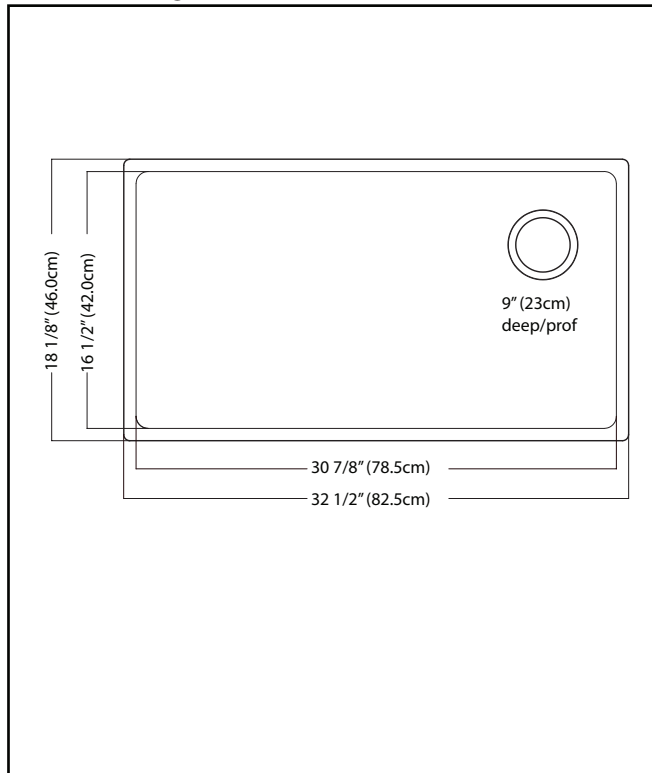

KINDRED

Brookmore
Undermount

BROOKMORE

SINGLE BOWL 18 GAUGE UNDERMOUNT

MODEL: BSU1832-9N-OW

- ✓ **Quality Beyond Material:** Designed with 18 gauge quality stainless steel with exceptional resistance to staining and corrosion.
- ✓ **Larger Bowl Capacity:** A generous capacity bowl that is made even more spacious, with the tighter radius corners, creating ample space for all your prepping and cleaning needs.
- ✓ **Offset Drain:** With an offset drain and deep basin, this bowl easily accommodates an uninterrupted workspace for prepping and cleaning, while allowing use of the garbage disposal at the same time.
- ✓ **Remarkably Quiet:** Sound dampening system goes to work to reduce the noise caused by a garbage disposal or running water.

TECHNICAL FEATURES

OVERALL SINK SIZE (OD)	18 1/8" FB x 32 1/2" LR
BOWL SIZE (ID)	16 1/2" FB x 30 7/8" LR
BOWL DEPTH	9"
MINIMUM CABINET SIZE	36"
MATERIAL	18 Gauge
BOWL CORNER RADIUS	20 mm
STAINLESS STEEL FINISH	Satin
DRAIN HOLE LOCATION	Rear offset
INSTALLATION TYPE	Undermount
SOUND COATING	Sound pads
WARRANTY	Limited Lifetime
COUNTRY OF ORIGIN	China