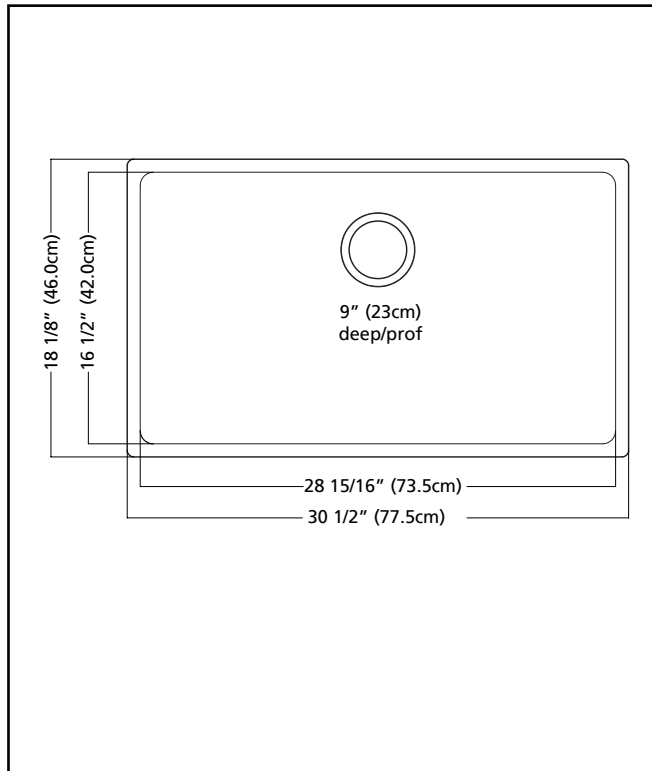

KINDRED

BROOKMORE

SINGLE BOWL 18 GAUGE UNDERMOUNT

MODEL: BSU1832-9N

- ✓ **Quality Beyond Material:** Designed with 18 gauge quality stainless steel with exceptional resistance to staining and corrosion.
- ✓ **Larger Bowl Capacity:** A generous capacity bowl that is made even more spacious, with the tighter radius corners, creating ample space for all your prepping and cleaning needs.
- ✓ **Rear Drain Placement:** The rear drain maximizes the usable bottom surface of the bowl while also creating extra cabinet space beneath the sink.
- ✓ **Remarkably Quiet:** Sound dampening system goes to work to reduce the noise caused by a garbage disposal or running water.

TECHNICAL FEATURES

OVERALL SINK SIZE (OD)	18 1/8" FB x 32 1/2" LR
BOWL SIZE (ID)	16 1/2" FB x 30 7/8" LR
BOWL DEPTH	9"
MINIMUM CABINET SIZE	36"
MATERIAL	18 Gauge
BOWL CORNER RADIUS	20 mm
STAINLESS STEEL FINISH	Satin
DRAIN HOLE LOCATION	Rear
INSTALLATION TYPE	Undermount
SOUND COATING	Sound pads
WARRANTY	Limited Lifetime
COUNTRY OF ORIGIN	China