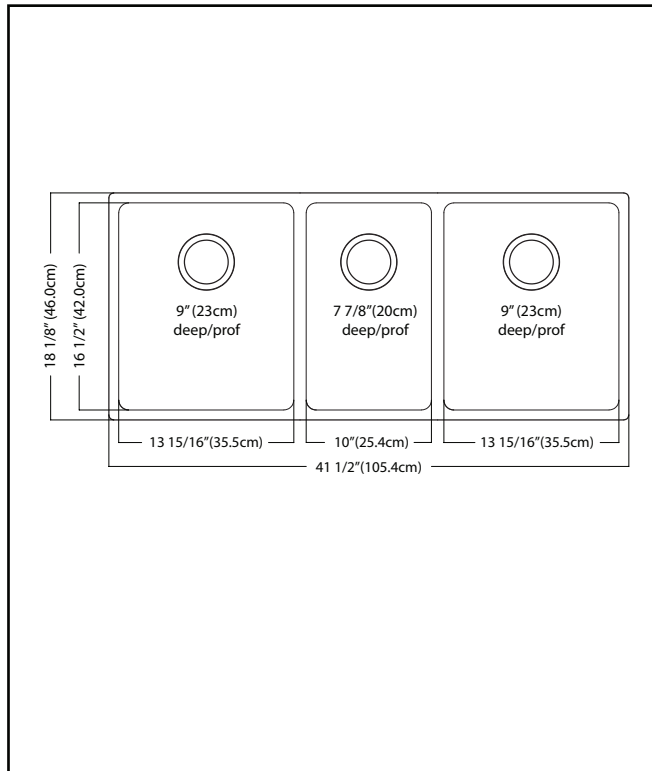

KINDRED

BROOKMORE

TRIPLE BOWL 18 GAUGE UNDERMOUNT

MODEL: BTU1841-9N

Quality Beyond Material: Designed with 18 gauge quality stainless steel with exceptional resistance to staining and corrosion

Larger Bowl Capacity: A generous capacity bowl that is made even more spacious, with the tighter radius corners, creating ample space for all your prepping and cleaning needs.

Rear Drain Placement: The rear drain maximizes the usable bottom surface of the bowl while also creating extra cabinet space beneath the sink.

Remarkably Quiet: Sound dampening system goes to work to reduce the noise caused by a garbage disposal or running water.

TECHNICAL FEATURES

OVERALL SINK SIZE (OD)	18 1/8" FB x 41 1/2" LR
EQUAL BOWL SIZE (ID)	16 1/2" FB x 13 15/16" LR
SMALL BOWL SIZE (ID)	16 1/2" FB X 10" LR
BOWL DEPTH	9" LG / 7 7/8" SM
MINIMUM CABINET SIZE	45"
MATERIAL	18 Gauge
BOWL CORNER RADIUS	20 mm
STAINLESS STEEL FINISH	Satin
DRAIN HOLE LOCATION	Rear
INSTALLATION TYPE	Undermount
SOUND COATING	Sound pads
WARRANTY	Limited Lifetime
COUNTRY OF ORIGIN	China