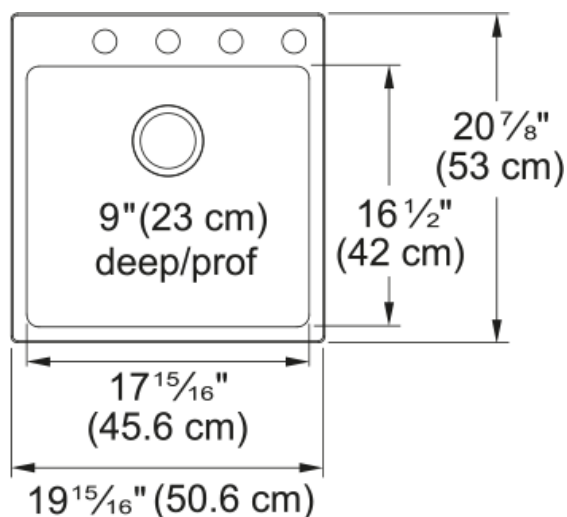

## Brookmore Drop In Sink - BSL2120-9-4 | 101.0636.980

Brookmore Collection 20-in x 21-in Drop in 4-Hole Single Bowl Stainless Steel Bar / Prep Sink. The Brookmore stainless steel sink collection will create something truly unique that fits both prepping and cleaning needs. Made with high-quality 18-gauge stainless steel with a rich chromium content that helps shield the material from corrosion and prevents bacterial growth. This sink features the EZ Torque™ simplified fastener system that lets you quickly drop and drill your sink into place, securely locking the sink to the countertop. The spacious 9" deep bowl is perfect for soaking and washing stacks of dishes, and the sound-dampening system goes to work to reduce the noise caused by a garbage disposal or running water.

### Product Dimensions

Length (right to left)	19.921
Width (front to back)	20.866
Large bowl size: right to left	17.953
Large bowl size: front to back	16.535
Large bowl: depth	9.055

### Installation

Minimum cabinet size	24"
----------------------	-----