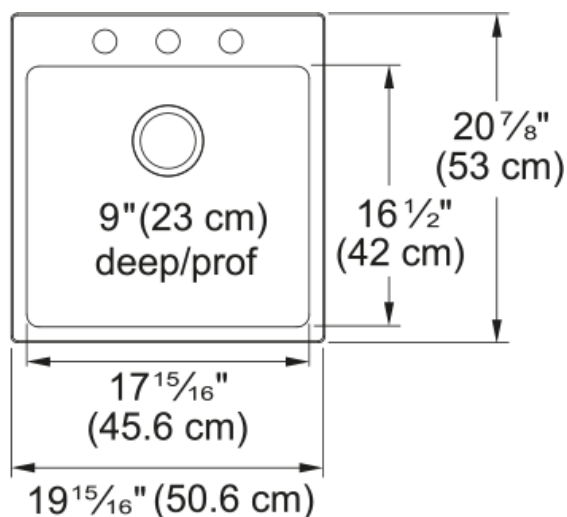

Brookmore Drop In Sink - BSL2120-9-3N | 101.0636.979

Brookmore Collection 20-in x 21-in Drop in 3-Hole Single Bowl Stainless Steel Bar / Prep Sink. The Brookmore stainless steel sink collection will create something truly unique that fits both prepping and cleaning needs. Made with high-quality 18-gauge stainless steel with a rich chromium content that helps shield the material from corrosion and prevents bacterial growth. This sink features the EZ Torque™ simplified fastener system that lets you quickly drop and drill your sink into place, securely locking the sink to the countertop. The spacious 9" deep bowl is perfect for soaking and washing stacks of dishes, and the sound-dampening system goes to work to reduce the noise caused by a garbage disposal or running water.

Aspect

Sink type	Sink
Type of material	Stainless steel
Number of bowls	1
Product color	Steel
Surface finish	Pearl

Product Dimensions

Length (right to left)	19.921
Width (front to back)	20.866
Large bowl size: right to left	17.953
Large bowl size: front to back	16.535
Large bowl: depth	9.055

Installation

Minimum cabinet size	24"
----------------------	-----

Product specifications

Installation type	Topmount / drop in
Drain hole	3 1/2"
Position of drainer	No drainer
Active Twist Compatibility	No